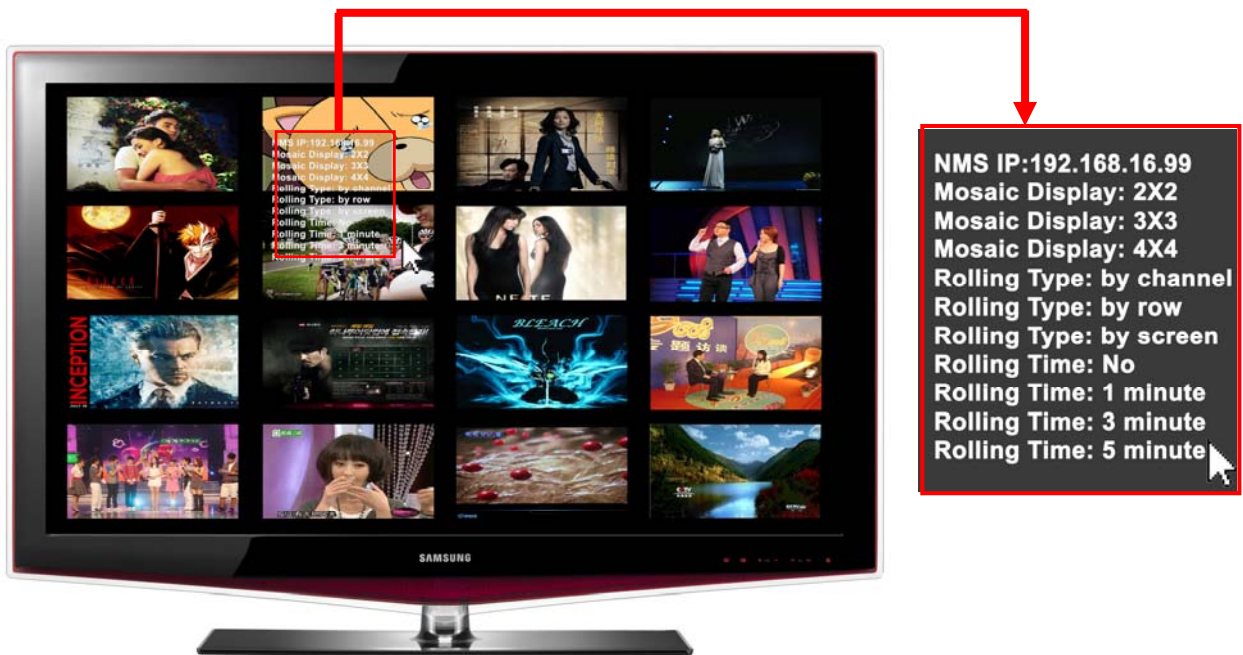

Digital TV Mosaic Monitor

Model: IPM-16

Mouse Quick Configuration Key :