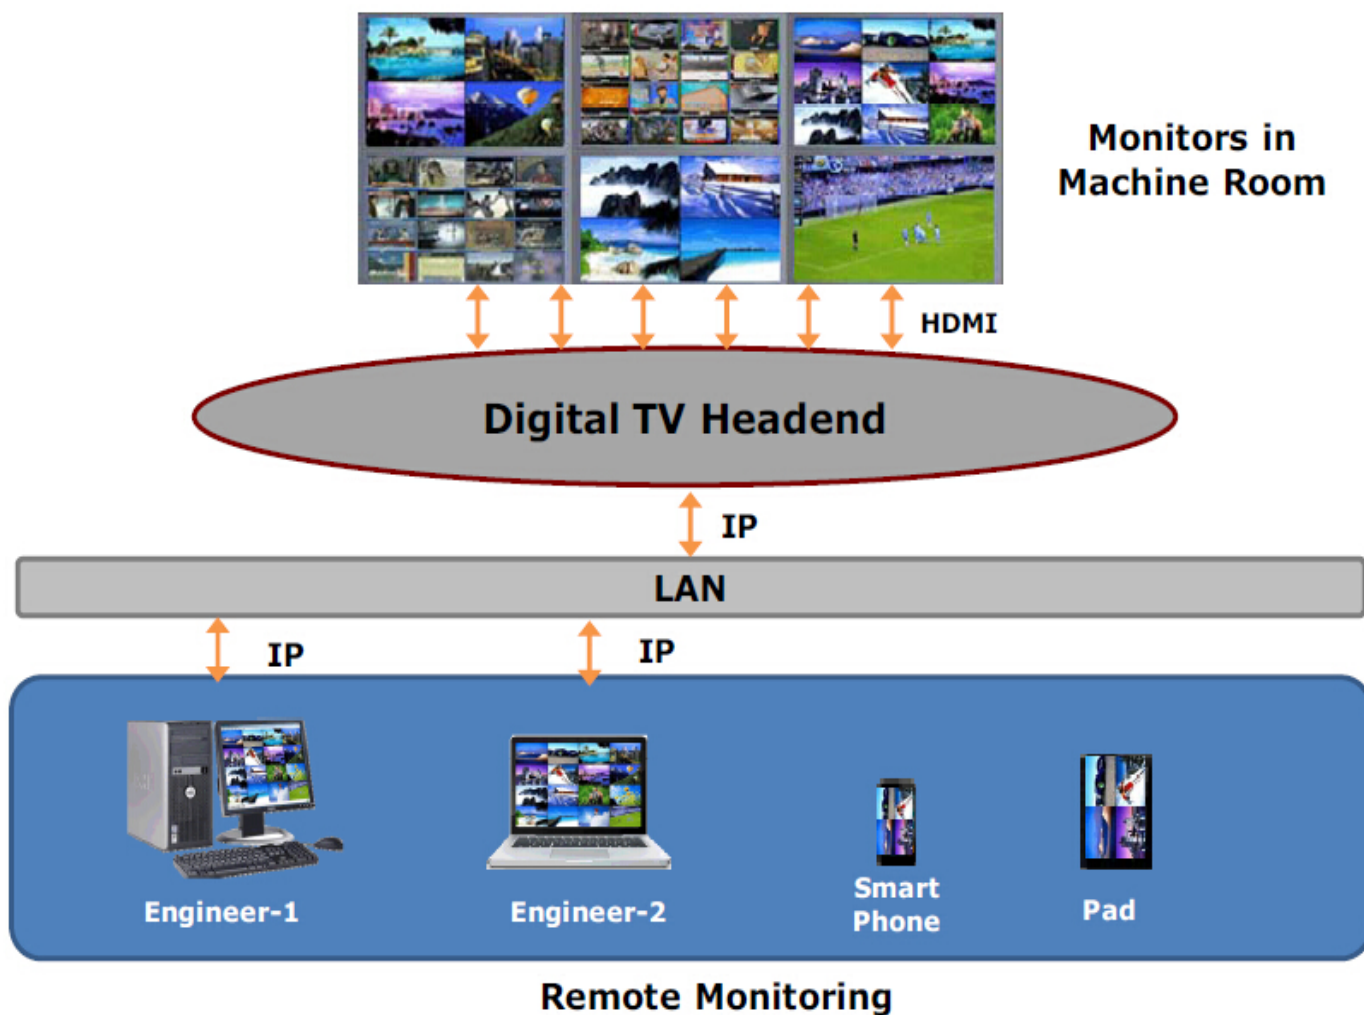

Digital TV Mosaic Monitor

Model: IPM-16

Main Feature:

- MPTS and SPTS over IP input
- MPEG2, MPEG4, H.264 decoding
- 16 SD or 4 HD TV channel display
- 36 Radio channel display
- Loop display for more than 16 channels
- HDMI and VGA video outputs, Audio L/R outputs
- Mosaic screen streaming through IP and remote monitoring by VLC
- Web remote management and configuration
- Alarms on audio, video, channels
- Physical dimension:193mmx106mmx50mm(L x W x H), weight: 0.4kg

Digital TV Mosaic Monitor

Model: IPM-16

Local Multi Channel View via HDMI or VGA:

1 Channel View

4 Channel View

9 Channel View

16 Channel View

Multi Channel Loop View for more than 16 channels :

Model: IPM-16

Mouse Quick Configuration Key :

Multi Audio Channel Monitoring

www.dh-tv.com

Address: No.3 Feng Zhi East Road, Xi Bei Wang Town, Hai Dian District, Beijing, 100094, China
Telephone: (+86)010-57802000, **Email:** support@dh-tv.com

Digital TV Mosaic Monitor

Model: IPM-16

Rear Panel:

Remote Multi Channel View via IP:

www.dh-tv.com

Address: No.3 Feng Zhi East Road, Xi Bei Wang Town, Hai Dian District, Beijing, 100094, China
Telephone: (+86)010-57802000, **Email:** support@dh-tv.com